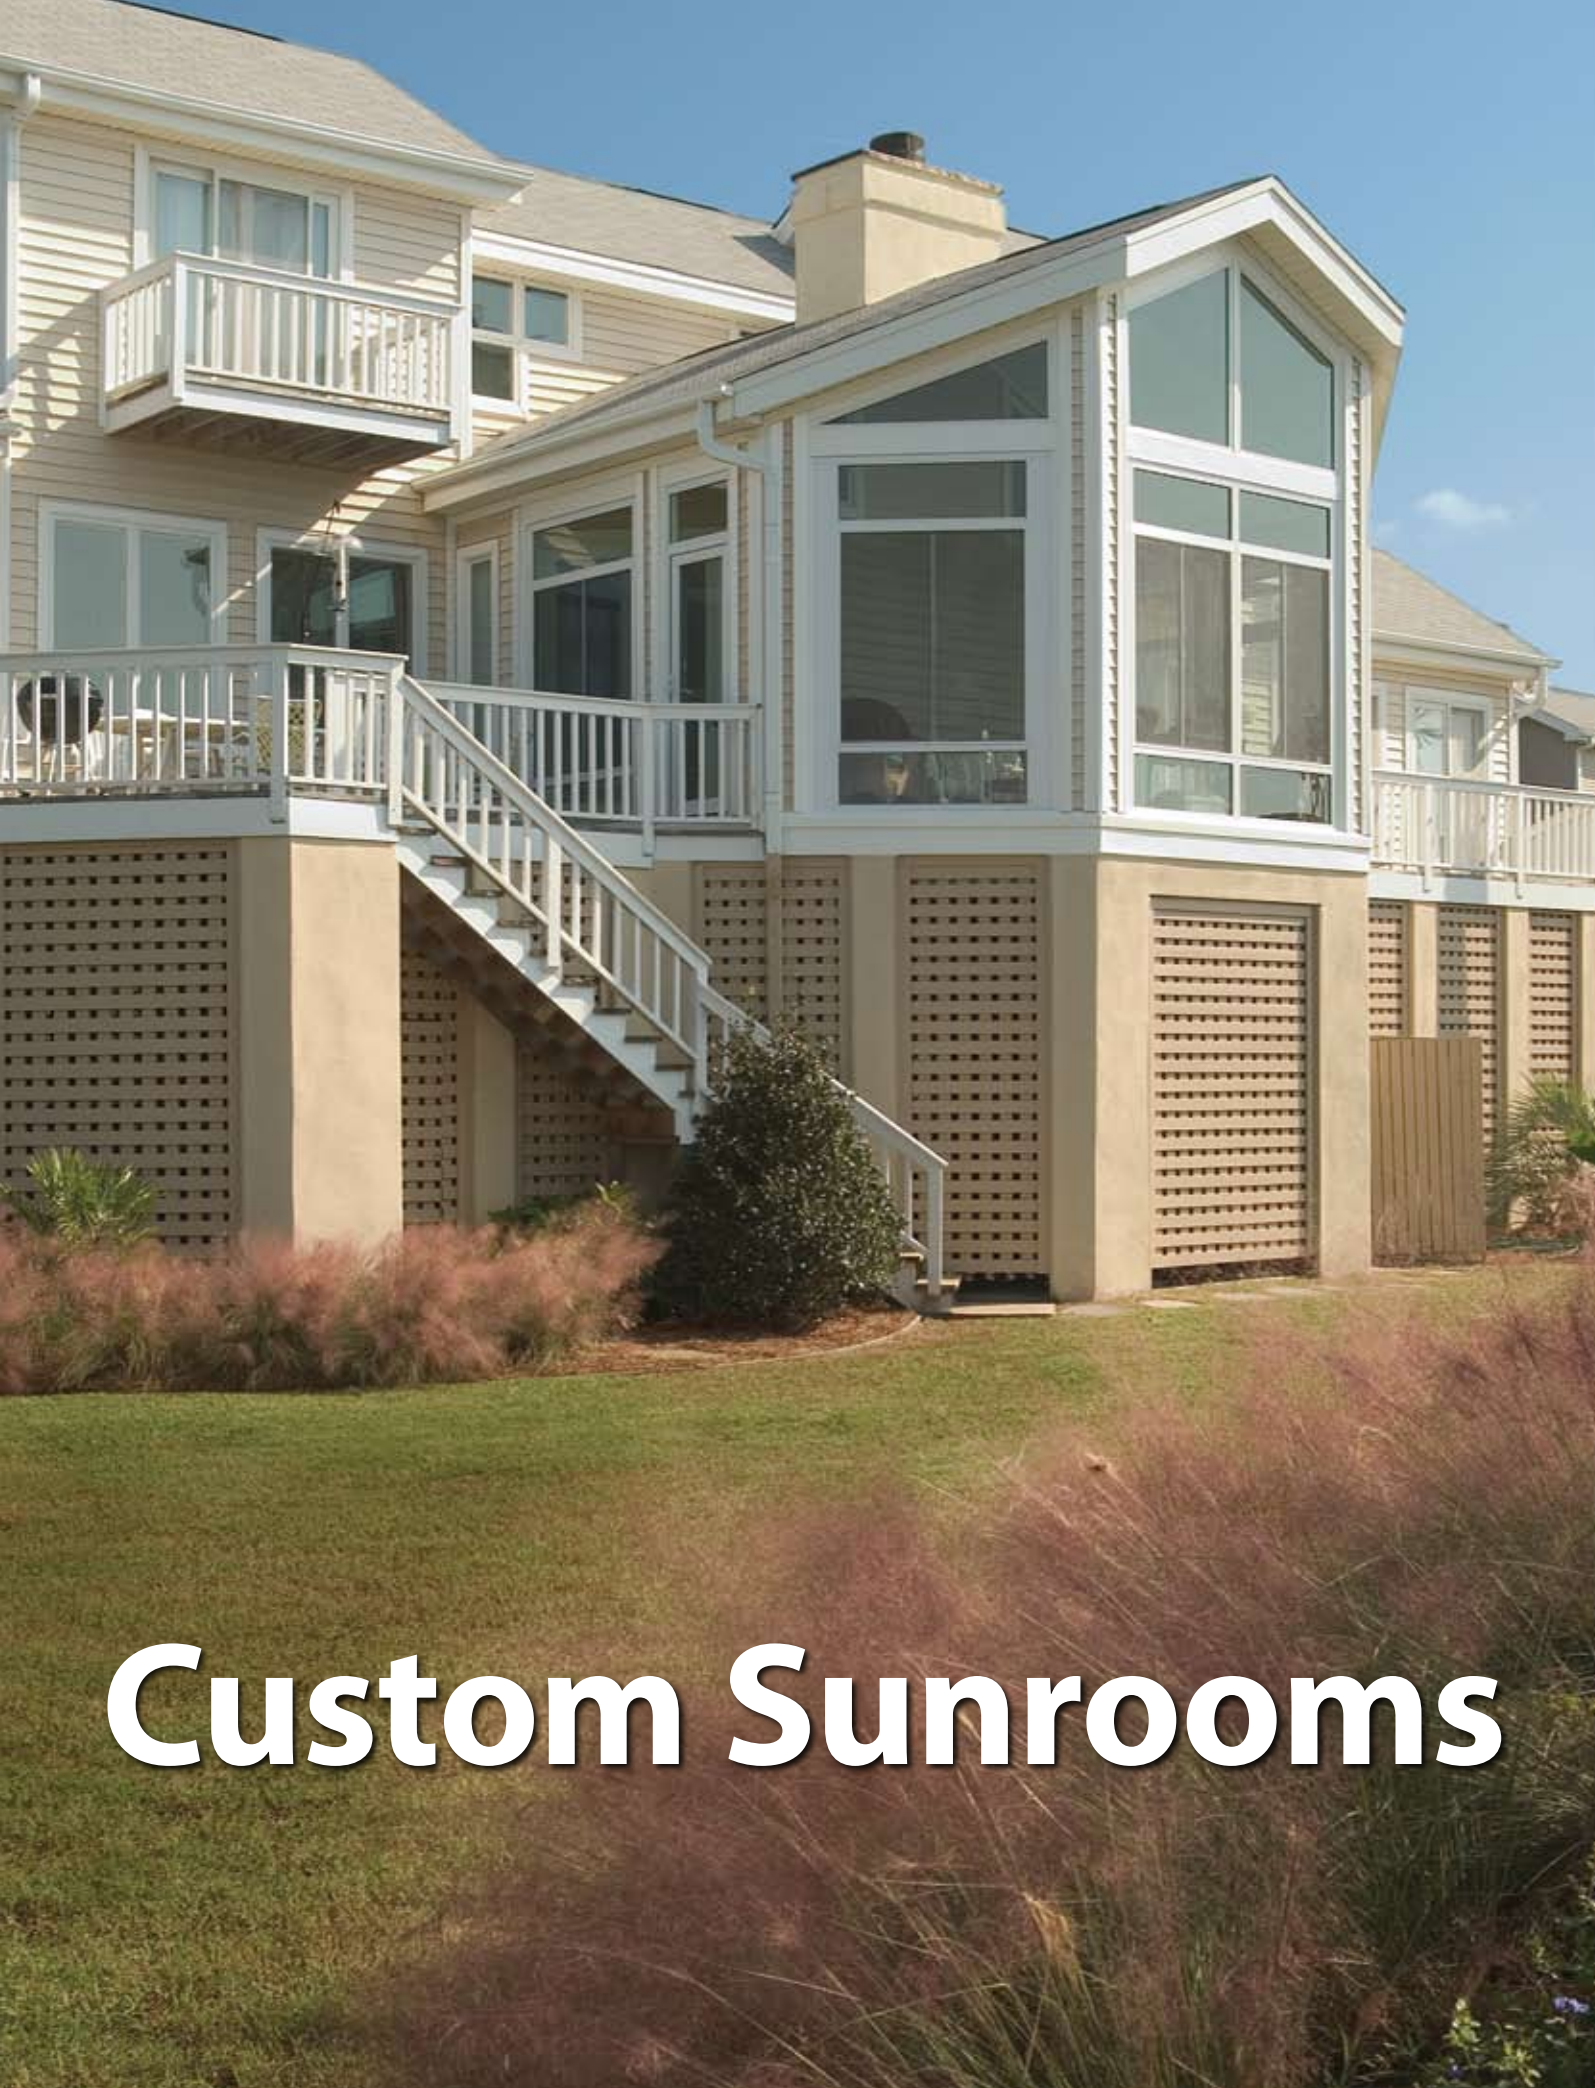

Custom Sunrooms